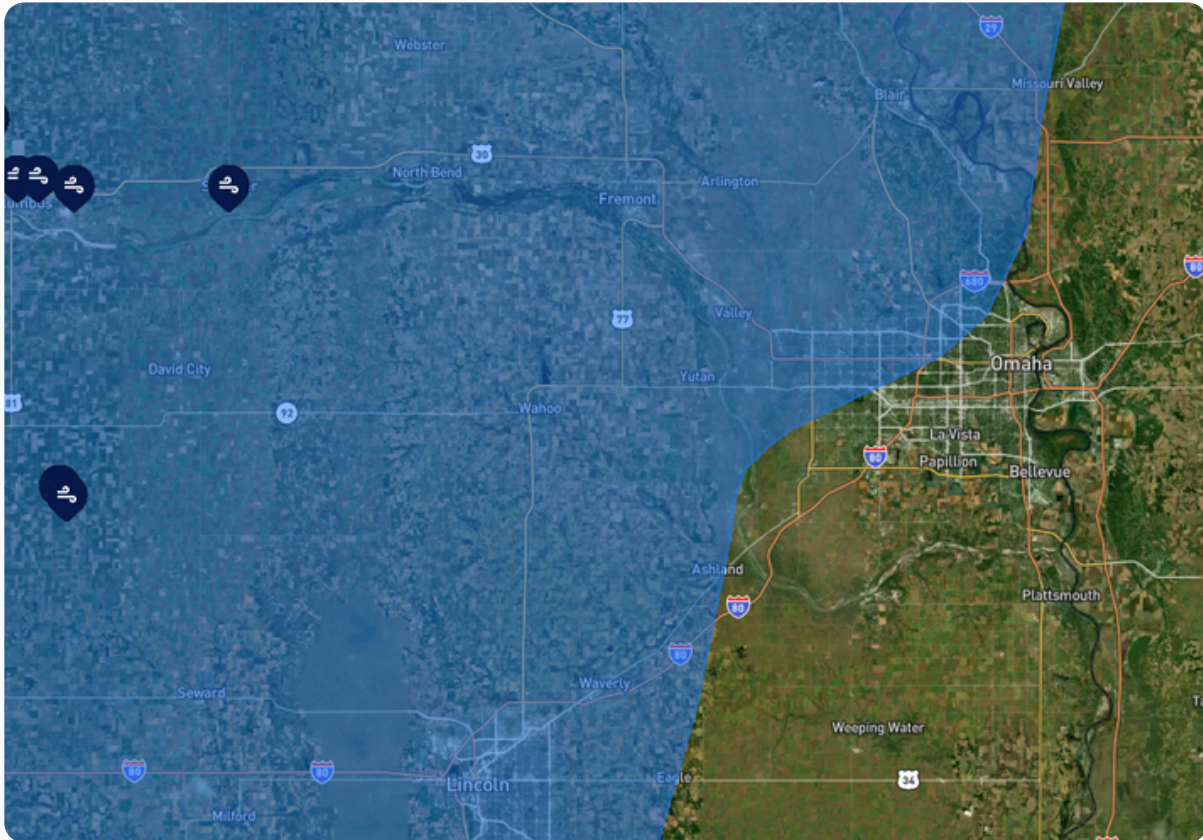

STORM REPORT

10/3/2023

73 MPH WIND

.50" - Marble

.75" - Dime

1.00" - Quarter

1.25" - Half Dollar

1.50" - Ping Pong Ball

1.75" - Golf Ball

2.00" - Hen Egg

This type of weather can lead to 3 types of damage:

WIND DAMAGE HAIL DAMAGE IMPACT DAMAGE

All three can put your home at risk. Book your complimentary roof inspection online today or call your nearest AmeriPro roofing location to speak with a helpful team member so we can set up your inspection and get you a repair estimate!