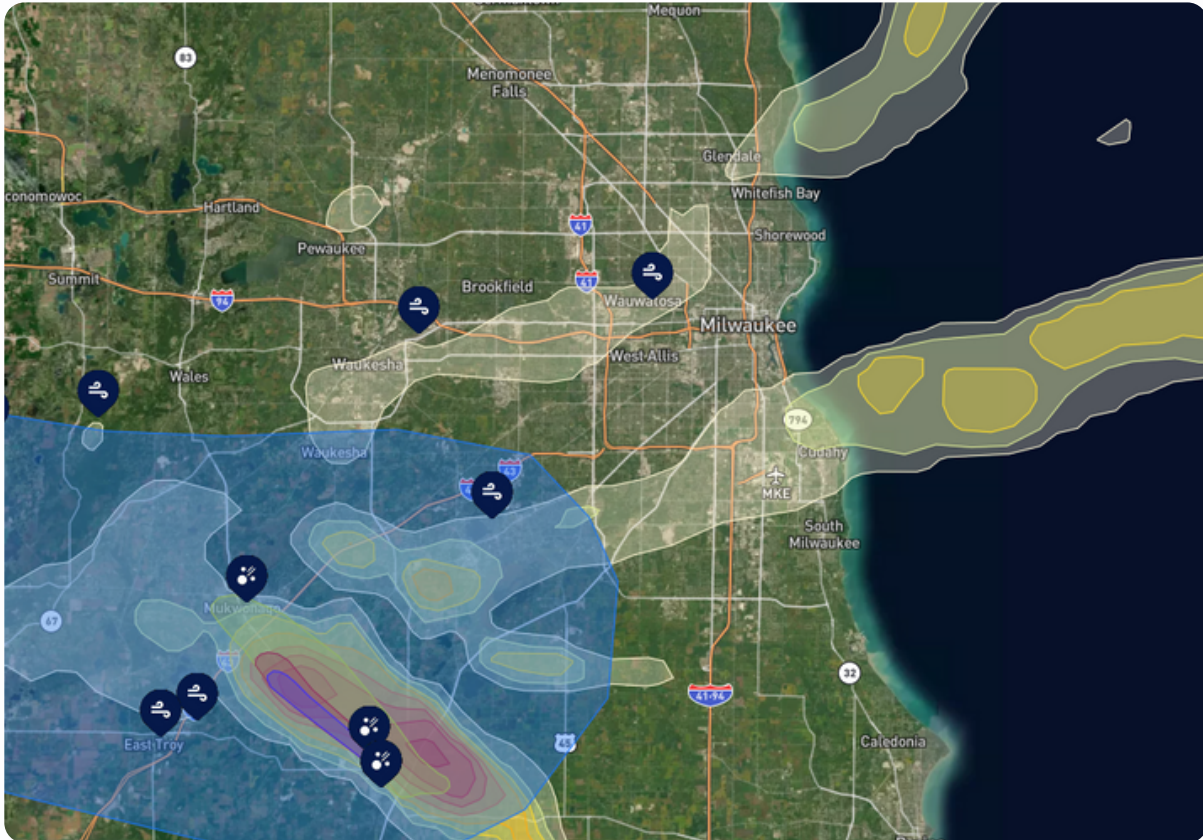

STORM REPORT

7/28/2023

.75 - 2.5" HAIL - 73 MPH WIND

- .50" - Marble**
- .75" - Dime**
- 1.00" - Quarter**
- 1.25" - Half Dollar**
- 1.50" - Ping Pong Ball**
- 1.75" - Golf Ball**
- 2.00" - Hen Egg**

This type of weather can lead to 3 types of damage:

WIND DAMAGE HAIL DAMAGE IMPACT DAMAGE

All three can put your home at risk. Book your complimentary roof inspection online today or call your nearest AmeriPro roofing location to speak with a helpful team member so we can set up your inspection and get you a repair estimate!