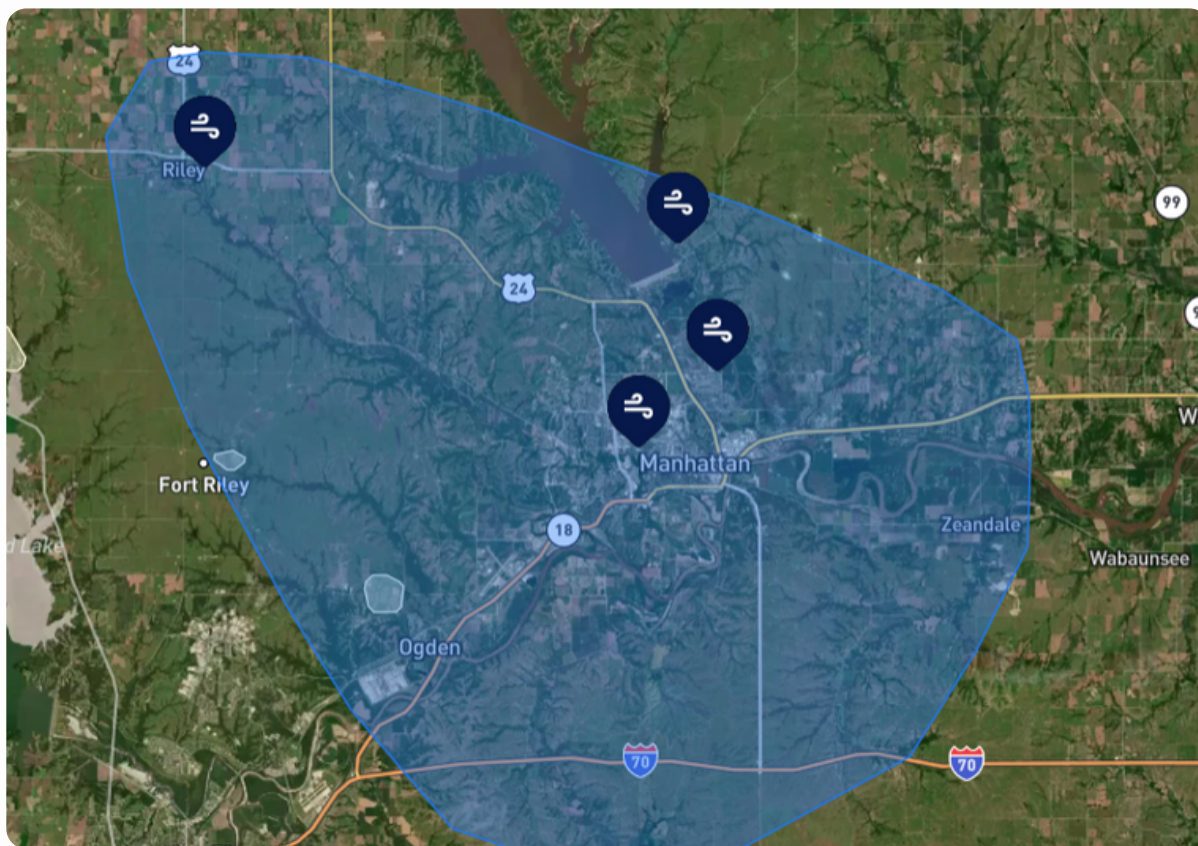

STORM REPORT

7/28/2023

72 MPH WINDS

- .50" - Marble
- .75" - Dime
- 1.00" - Quarter
- 1.25" - Half Dollar
- 1.50" - Ping Pong Ball
- 1.75" - Golf Ball
- 2.00" - Hen Egg

This type of weather can lead to 3 types of damage:

WIND DAMAGE HAIL DAMAGE IMPACT DAMAGE

All three can put your home at risk. Book your complimentary roof inspection online today or call your nearest AmeriPro roofing location to speak with a helpful team member so we can set up your inspection and get you a repair estimate!